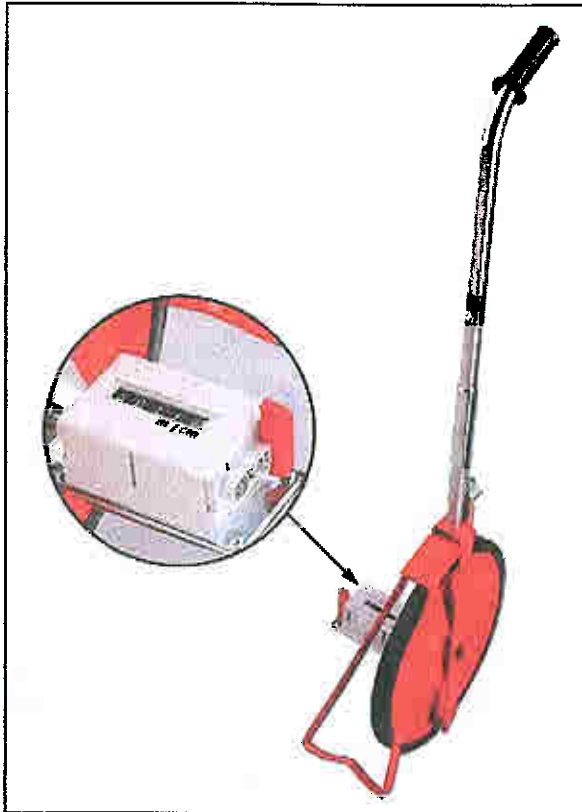

BAUR Prüf- und Messtechnik GmbH · Raiffeisenstrasse 8 · A-6832 Sulz/Austria · T. +43/5522/4941-0 · F +43/5522/4941-3 · headoffice@baur.at · www.baur.at

Data Sheet

Route length meter

Features:

- Sturdy design
- Zero-reset level
- Easy to use
- Precise and exact measuring
- Lightweight

Technical data:

| | |
|-----------------------|------------|
| Measuring range | 9.999,99 m |
| Height | 1 m |
| Diameter of the wheel | 0,32 m |
| Weight | 5 kg |